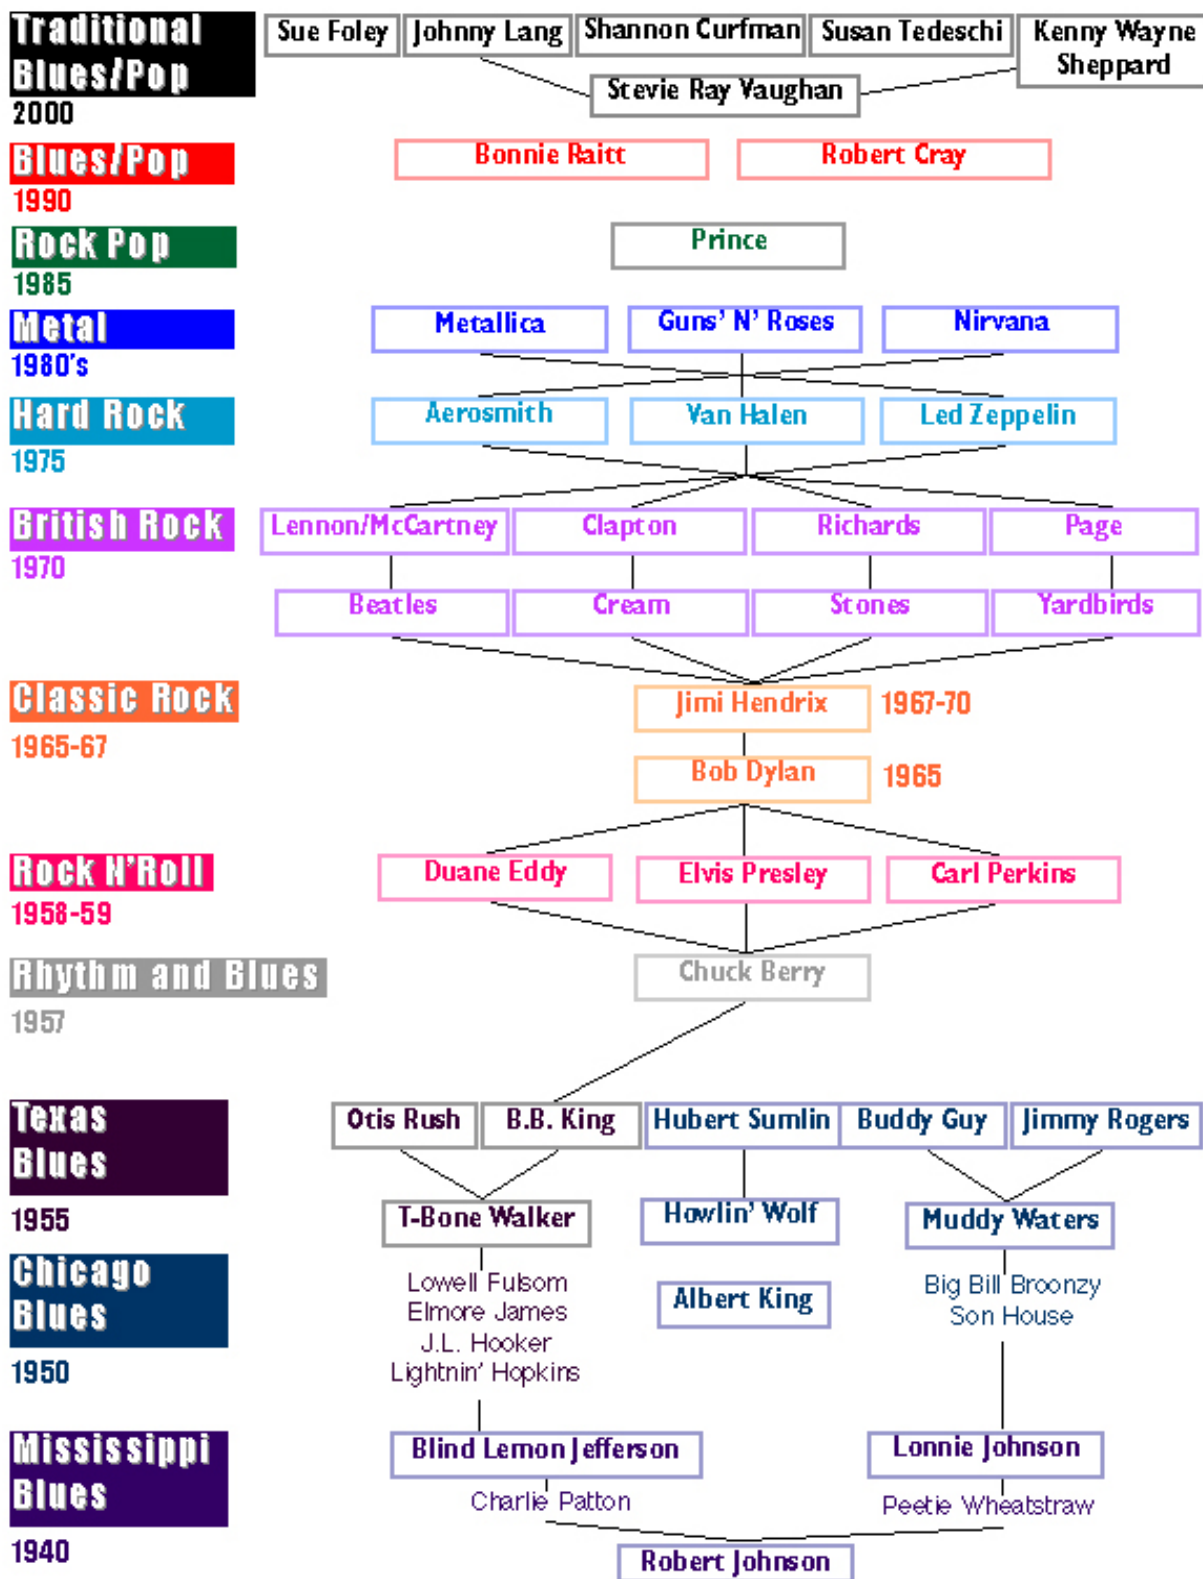

Blues Flow Chart

Source: Tracing the Ethnic Roots of American Popular Music
 Created by Wayne Goins and Kim Thomas
<http://www.lib.ksu.edu/subguides/menc/blueschart.htm>